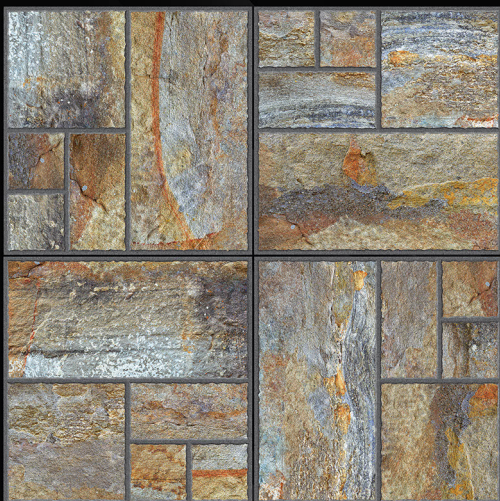

600 x 600 mm

12 mm Thickness

CASTLESTONE 12

4 Random