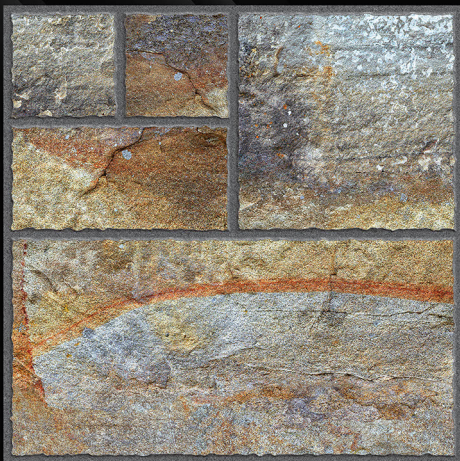

600 x 600 mm

12 mm Thickness

CASTLESTONE 12

4 Random