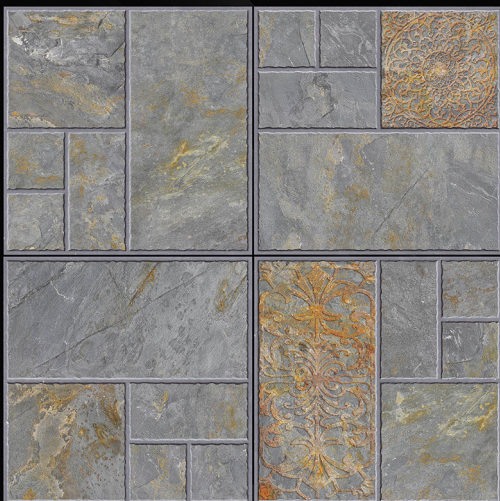

Castlestone Series

600 x 600 mm

12 mm THICKNESS

OUTDOOR TILES

600 x 600 mm

12 mm Thickness

CASTLESTONE 1

4 Random

600 x 600 mm

12 mm Thickness

CASTLESTONE 2

4 Random

600 x 600 mm

12 mm Thickness

CASTLESTONE 3

4 Random

600 x 600 mm

12 mm Thickness

CASTLESTONE 4

4 Random

600 x 600 mm

12 mm Thickness

CASTLESTONE 5

4 Random